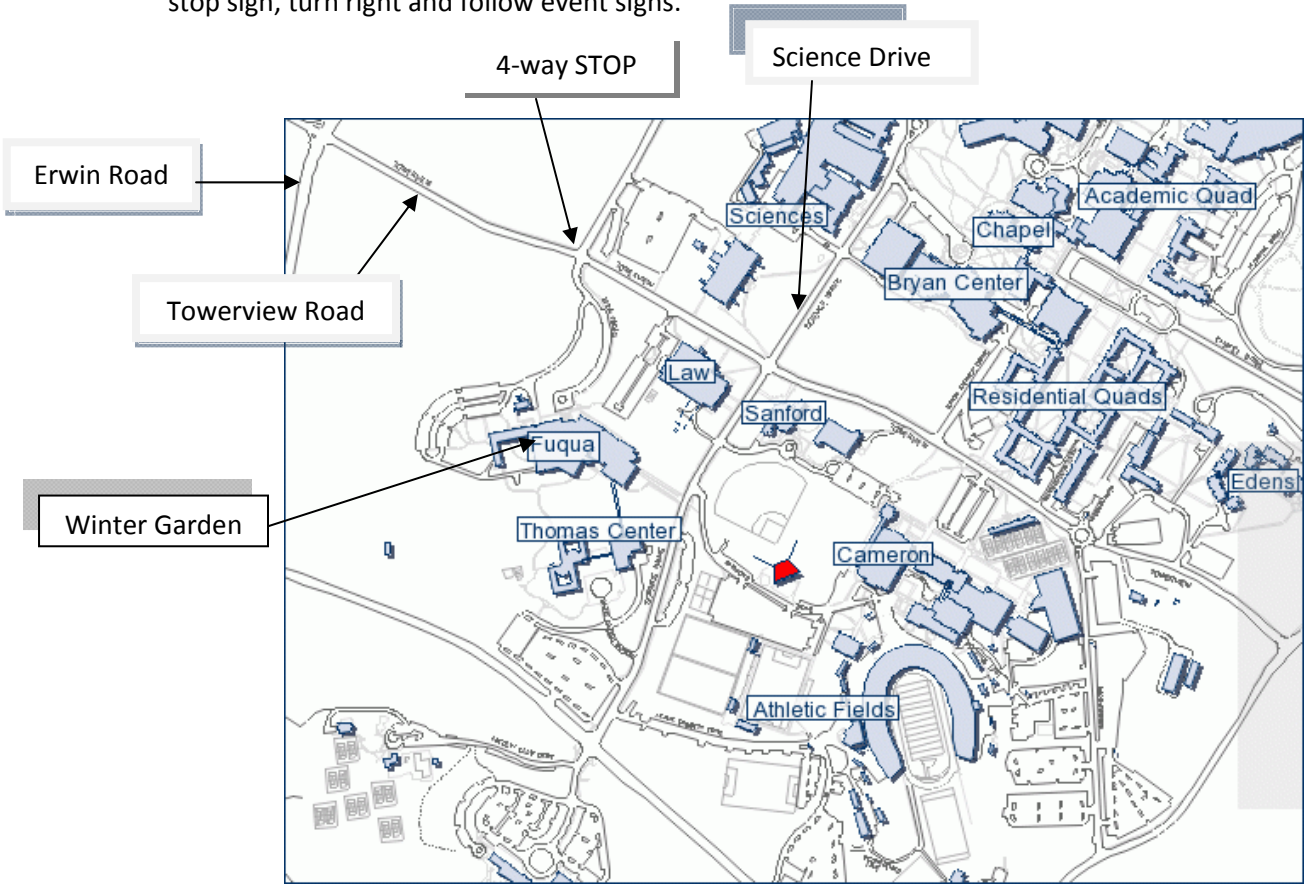

DIRECTIONS

*Celebrate Haiti!*

May 2, 2009 at 6 pm

at Duke University – Fuqua School of Business – Fox Center - Kirby Winter Garden

From 15-501, take the exit for 751. Turn left Erwin Road. Turn right on Towerview Drive. At the 4-way stop sign, turn right and follow event signs.

Kirby Winter Garden